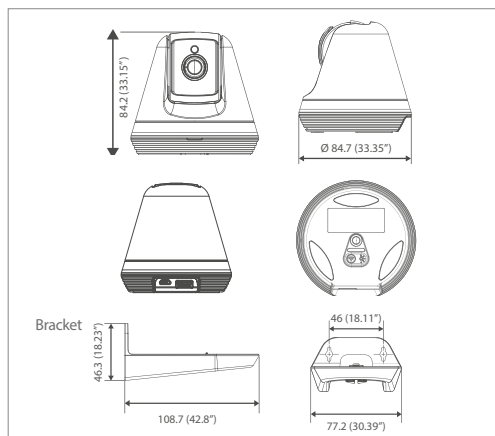

## Product Features

- Pan 350° (-175°~175°), Tilt 155° (-80°~75°)
- 1080p Full HD Streaming and Recording
- Auto Tracking
- Privacy Mode (tilt -80°)
- High Capacity Storage (max. 128GB, SDXC)
- Event Notification
- Motion Zone Select
- Night Vision to 16ft (5m)
- Wide Dynamic Range

## Contents

- Camera
- Power Adapter
- Wall Bracket
- Screw & Anchor (2-set)
- Quick Start Guide
- Warranty Card

## Dimensions

Unit:mm(inch)

## SNH-V6410PN

Video	Imaging Device	1/3" 2M Sensor	
	Effective Pixels	1944 (H) x 1092 (V)	
	Scanning System	Progressive	
	Low Light Performance	0.3Lux (color), 0Lux (black/white)	
Lens	Focal Length	4.0mm	
	Field of View (H/V/D)	H: 80.9° V: 43.4° D: 96.1°	
	Focus Control	Fixed Focus	
Pan/Tilt/Rotate	Pan Range	350 ° (-175 ° ~ 175 °)	
	Tilt Range	155 ° (-80 ° ~ 75 °), Privacy mode (-80 °)	
	Auto Tracking	Off/On	
Operational	IR LED	850nm	
	Viewable Length	16ft (5m)	
	Day & Night	True D/N (auto)	
	Wide Dynamic Range	HDR	
	Contrast Enhancement	Auto	
	Digital Noise Reduction	Support (2D+3D Noise Filter)	
	Lens Distortion Correction	Off/On	
	Motion Detection	Off/On	
	Audio Detection	Off/On	
	Privacy Mode	Off/Privacy Mode	
	White Balance	Auto	
	Digital Zoom	4x (mobile), 10x (web)	
Network	Wireless	WiFi 802.11b/g/n (Single Band)	
	Video Compression Format	H.264, Motion JPEG	
	Resolution	1920x1080 / 1280x720 / 640x360	
	Max. Framerate	H.264, 1920x1080 30FPS	
	Audio I/O	Built-in Mic and Speaker	
	Audio Compression Format	G.711 u-law	
	Audio Communication	2-way audio / Half duplex	
	Security	HTTPS (SSL) Login Authentication Digest Login Authentication	
	Environmental	Operating Temperature/Humidity	32°-104°F (0°-40°C) / Less than 90% RH
		Ingress Protection	Indoor
Electrical	Input Voltage/Current	5V/2A	
	Power Connector	micro-USB Type	
Mechanical	Color	White/Plastic: SNH-V6410PN	
	Dimension (WxHxD/ ØxH)	Ø85x84H	
	Weight	155g	